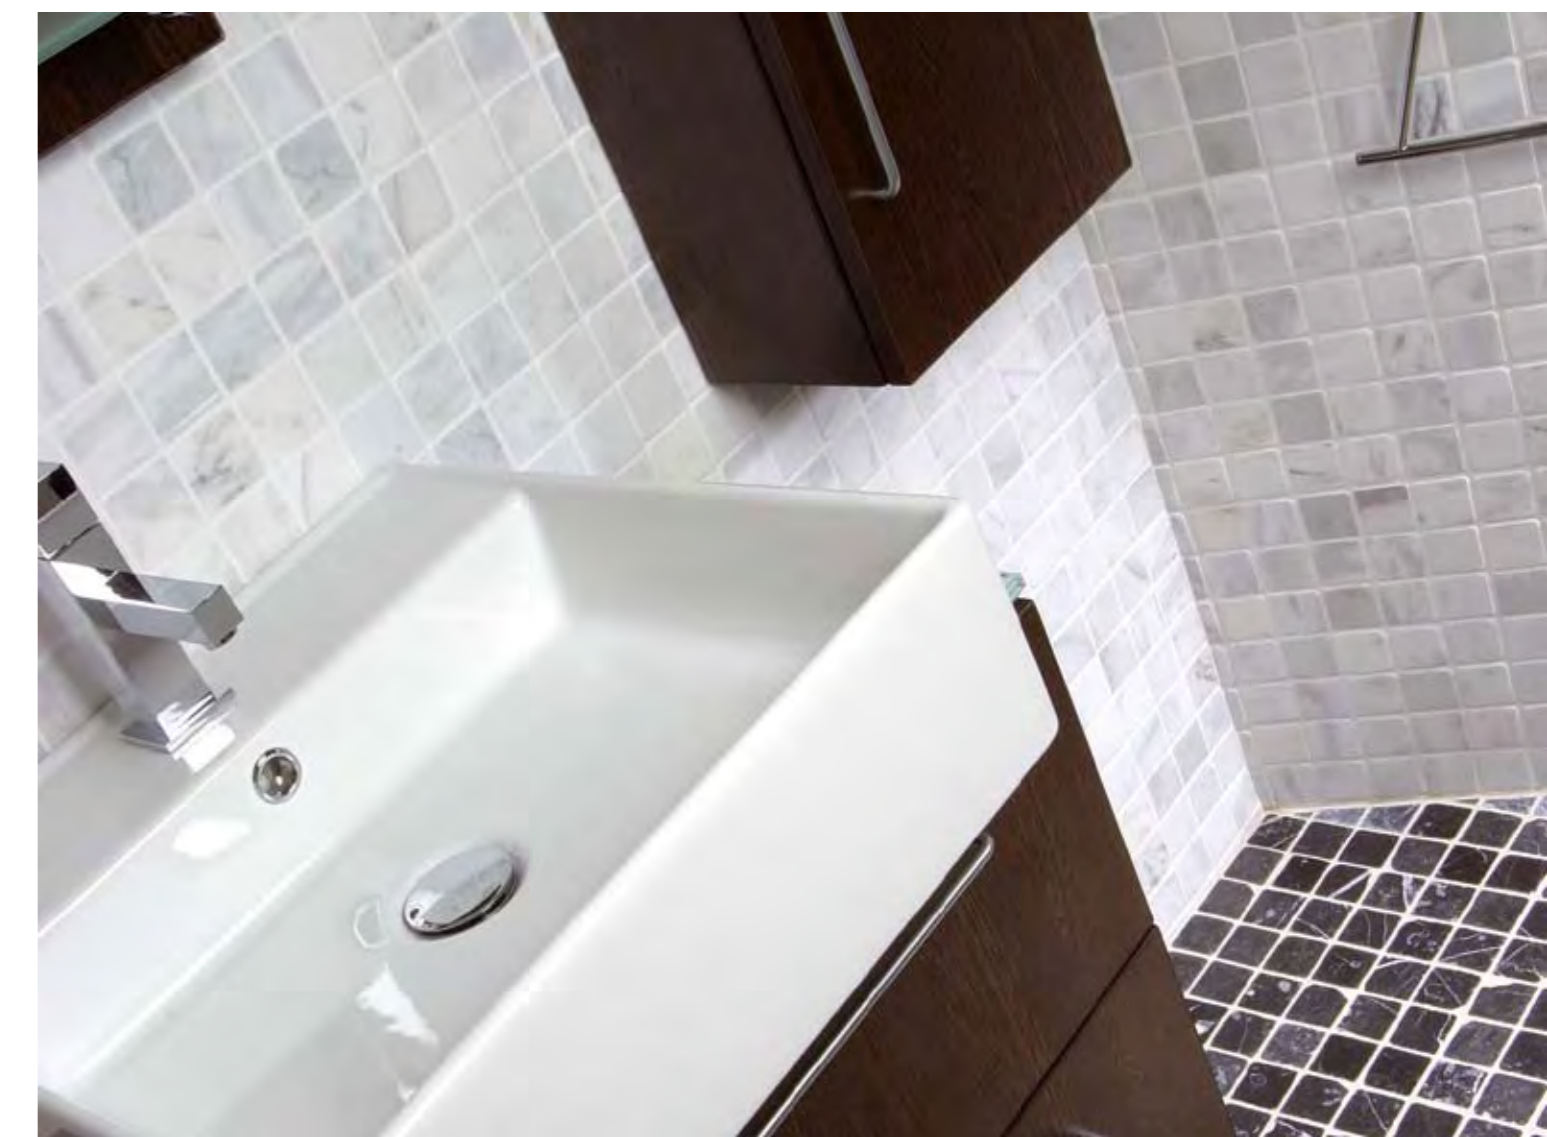

"The flexibility of The Pink Link service via the Palletways network allows us to deliver each order as efficiently as the next, regardless of size."

Palletways member, The Pink Link, based in Huddersfield, distributes The Romana Tile Company's goods from the company's distribution centre in Leeds to all 250 branches of Topps Tiles across the UK, as well as to nationwide construction sites and the homes of individual customers.